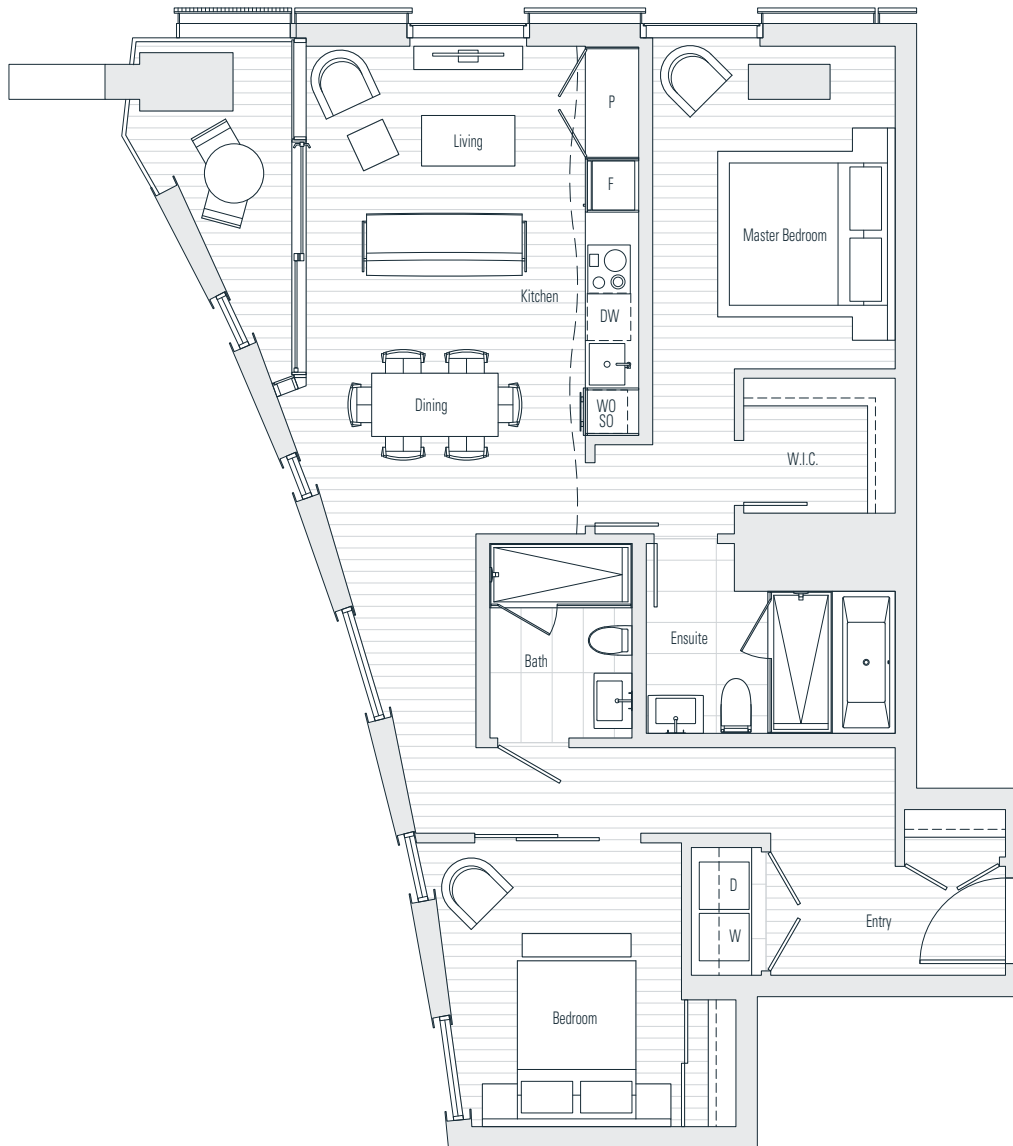

Alberni

by
Kengo
Kuma

隈
研
吾

2 Bedroom
1,194 sf

Dimensions, sizes, specifications, layouts and materials are approximate only and subject to change without notice.
Interior square footage is combined with balcony square footage and included in total advertised square footage of the homes.
Japanese garden sizes / configurations and façade panel locations are approximate and vary depending on the home.
Not all homes have Japanese Gardens or soaking tubs. Please ask sales representative for details. E. & O. E.